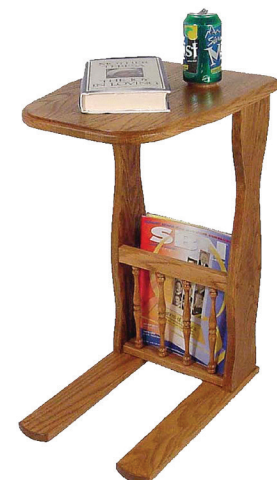

Item #818M
Sofa Server with Magazine Rack
14" W x 13" D x 23" H