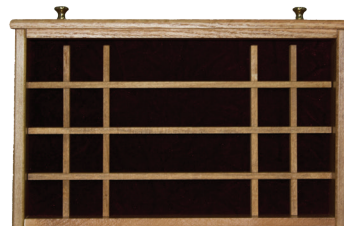

^ Inside Drawer View (2)